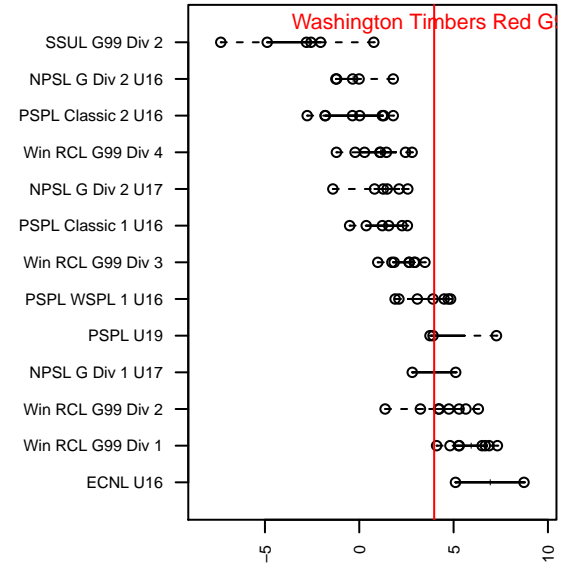

**attack and defense rating
relative to others at age
and all opponents in last 13 months**