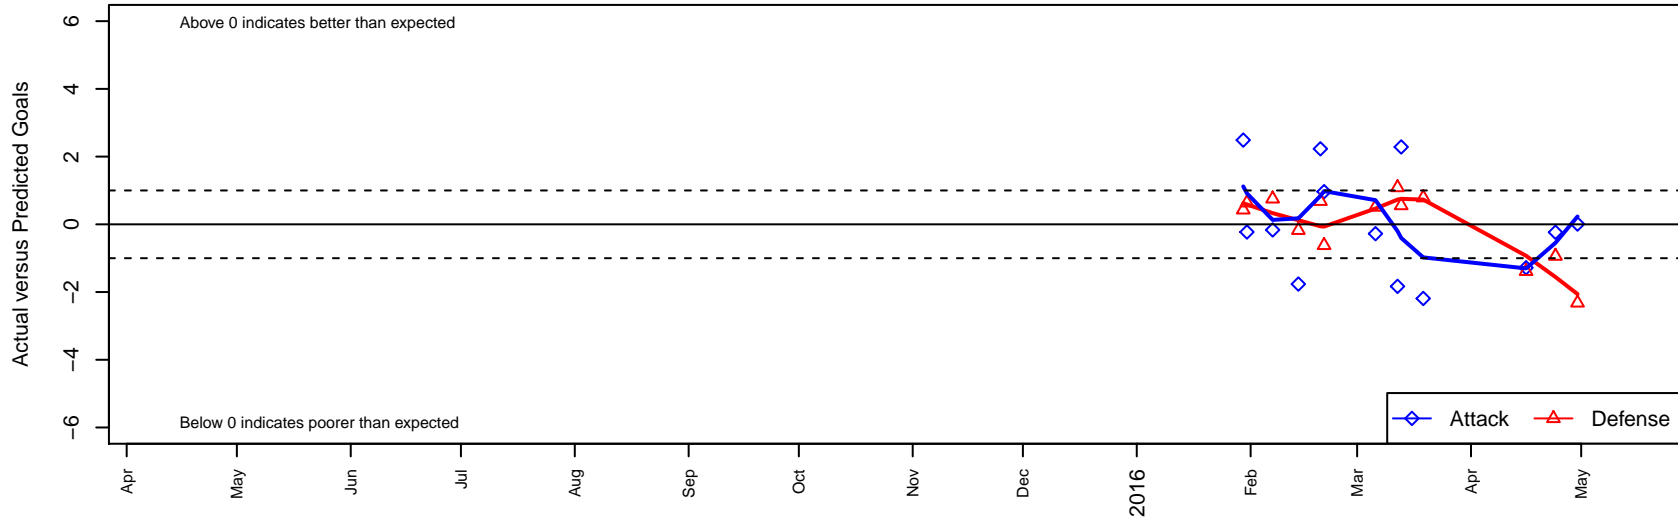

Washington Timbers Red G99

Washington Timbers
 Vancouver, WA
 G99 total strength=1519
 attack=18.89 defense=7.74
 fall league = PTT G99 Div 1 Red

alt names used:
 WA Timbers G99 Red
 WA Timbers G99 Red

Venues played:
 2015 PTT G99 Division 1 Red
 2015 OYS State Cup G99

Washington Timbers Red G99
 Dots are actual minus expected GF (blue circles) and GA (red triangles).
 Blue line is smoothed change in attack strength. Red is smoothed change in defense strength.

**attack and defense variance (black dot)
relative to other teams
and top 10 in region**