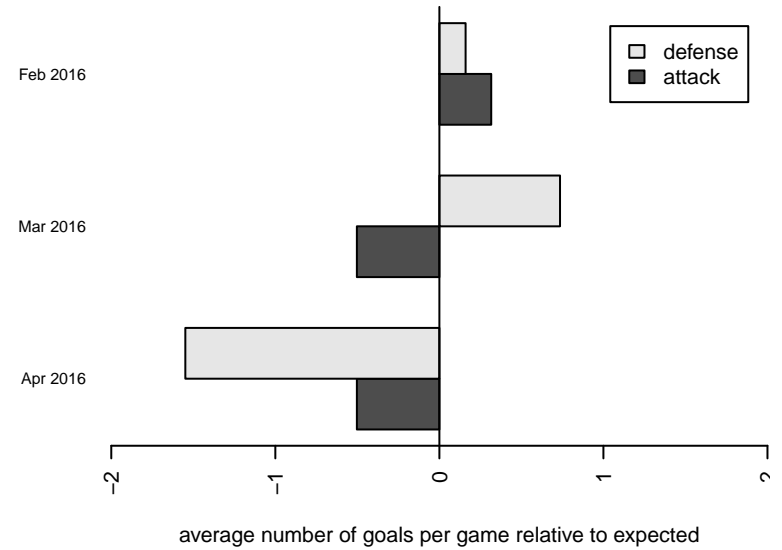

Performance relative to 13 month average